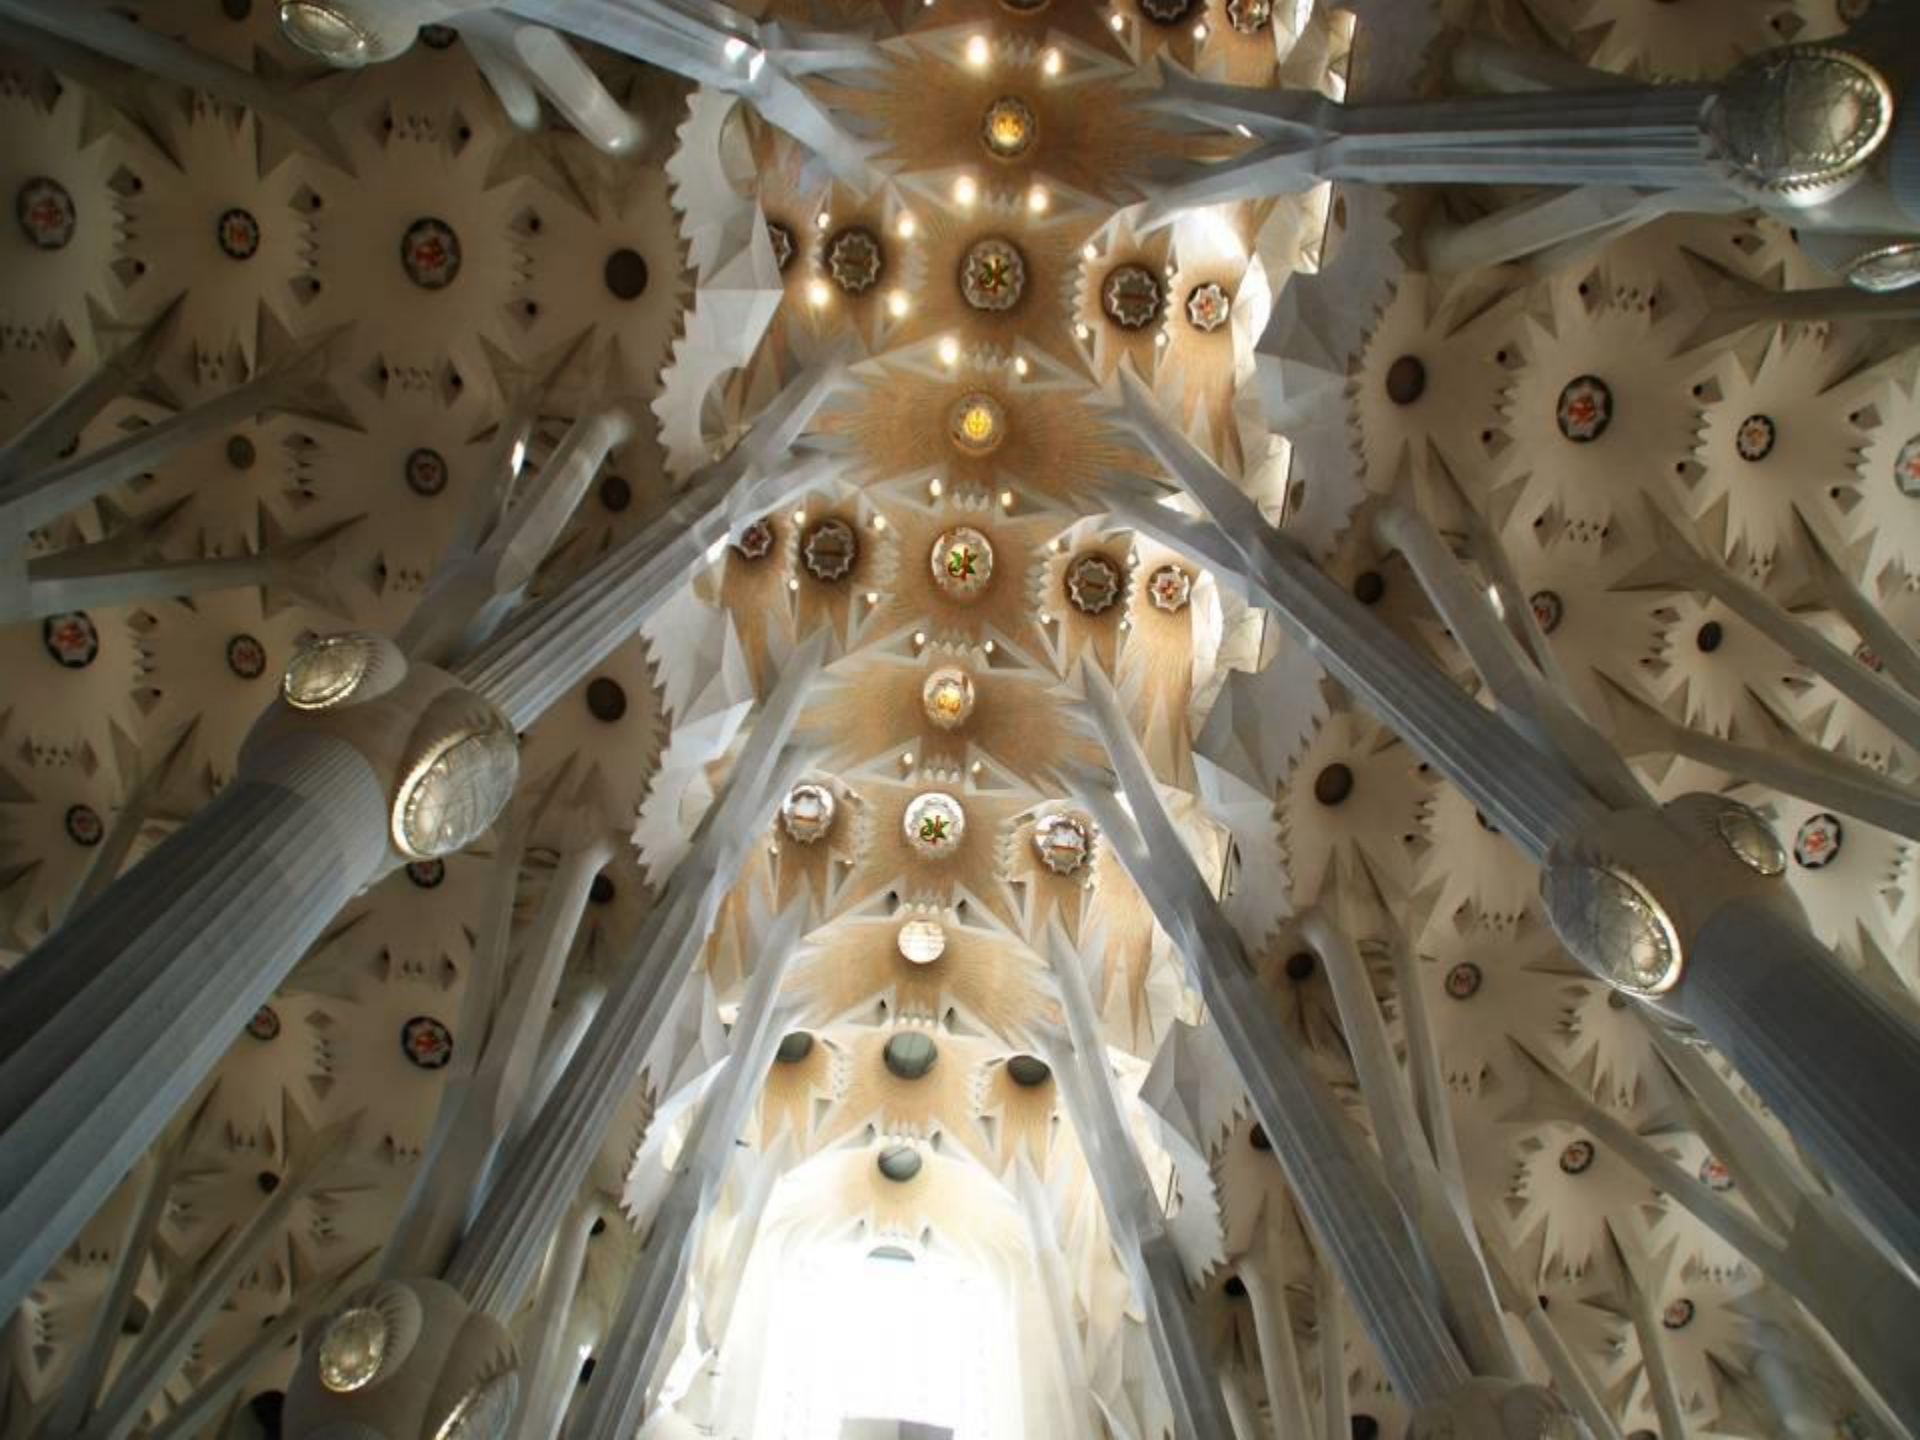

LA SAGRADA FAMÍLIA

INTERIOR
ANTONI GAUDÍ

Marc

GLORIA

S I LOEM US BENEIM S LA TE BAPA

A close-up photograph of a mechanical component, possibly a turbine or engine part, featuring a central golden-colored hub surrounded by several grey, curved blades. The text "FI PER" is overlaid in blue on the central hub.