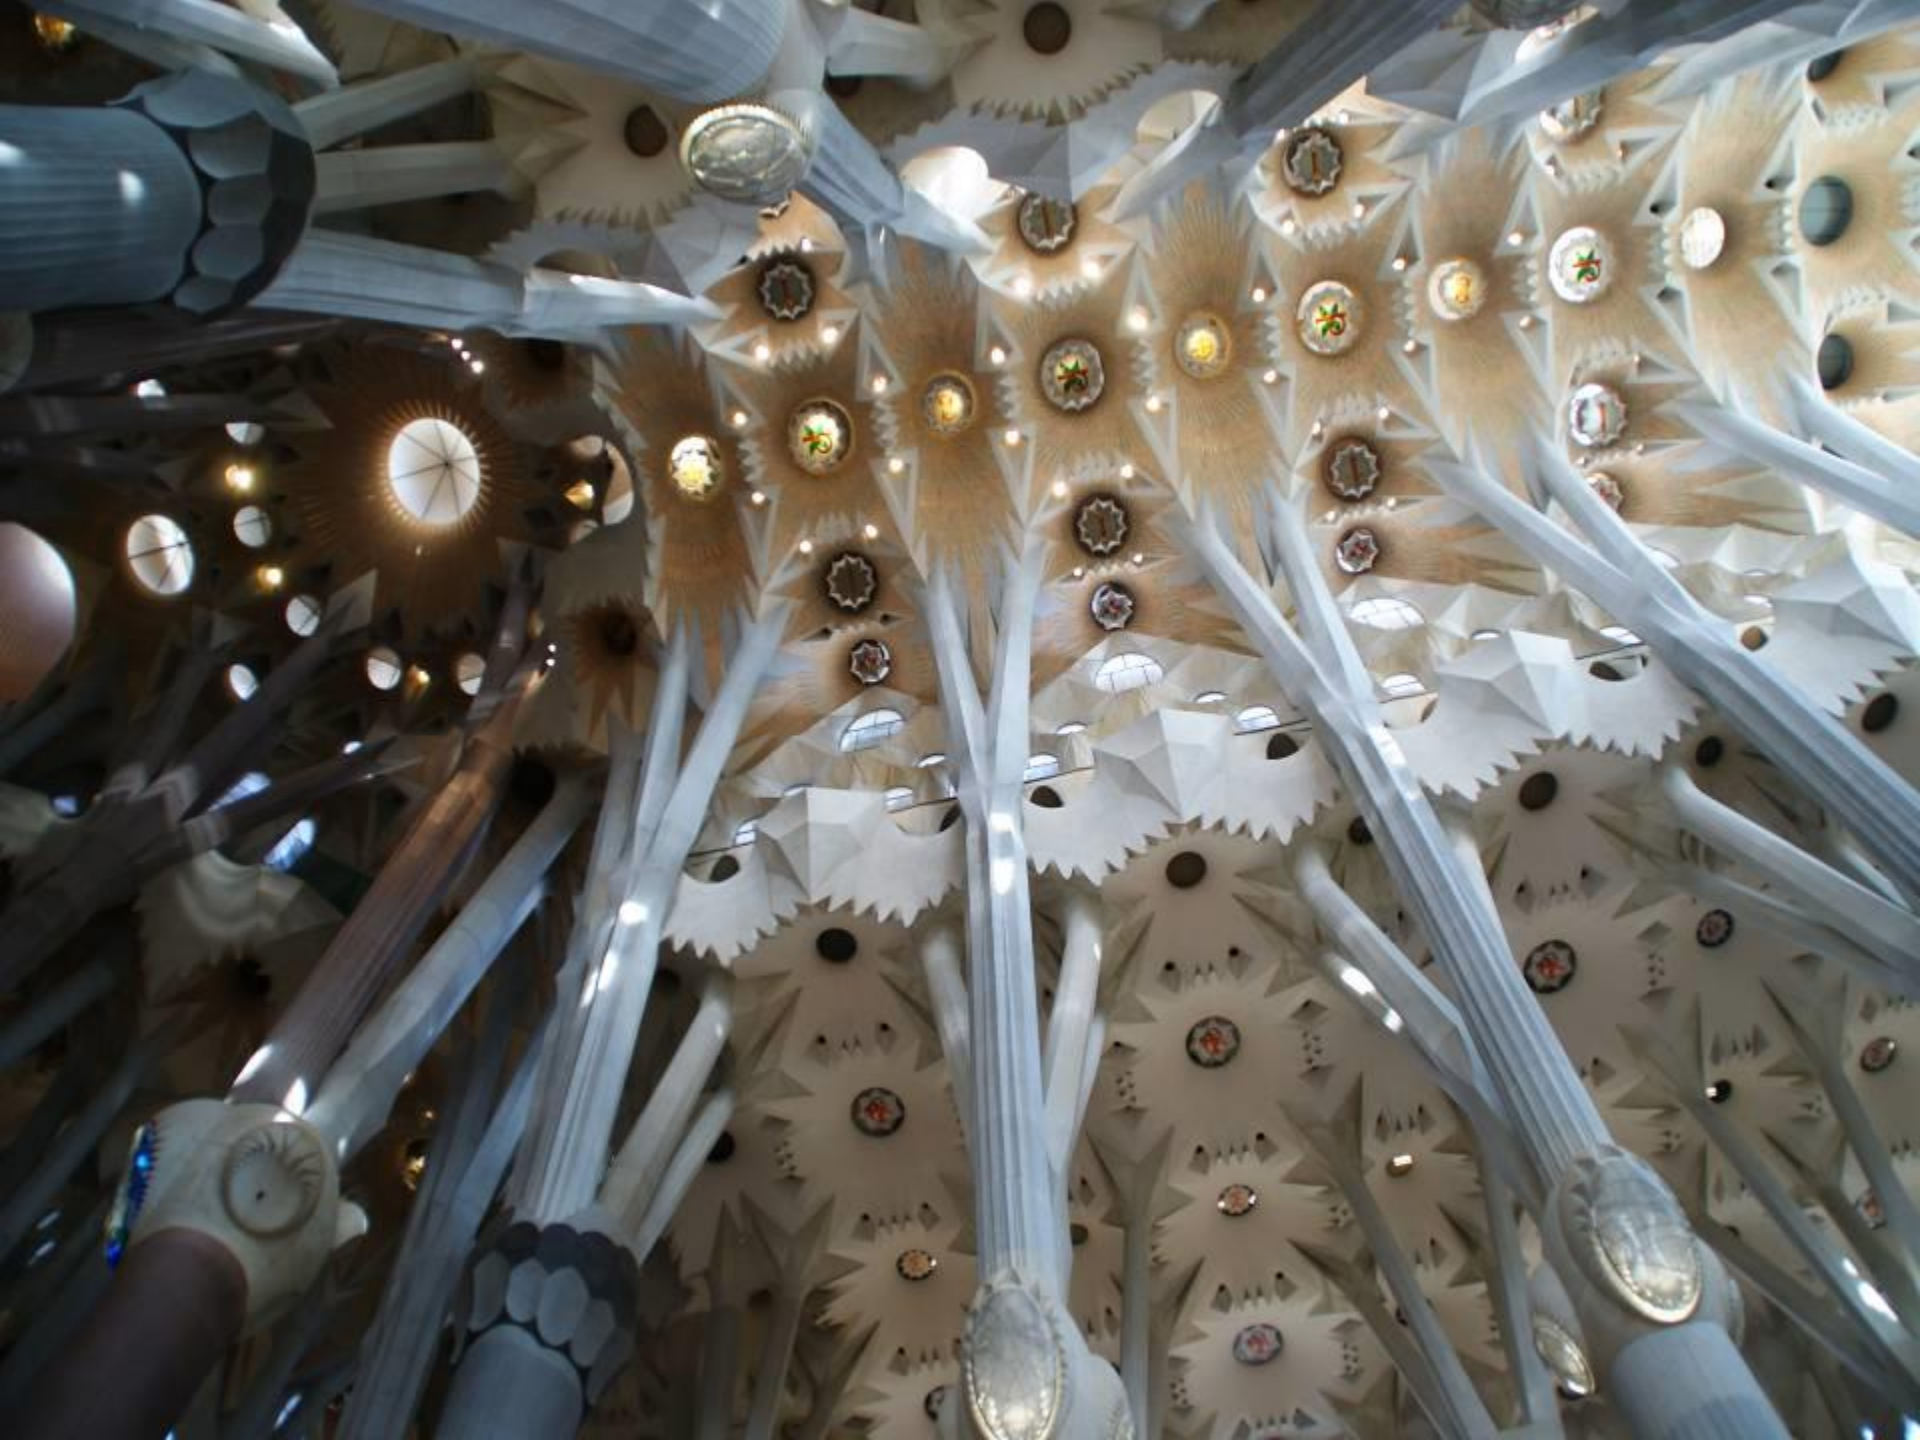

LA SAGRADA FAMÍLIA

INTERIOR
ANTONI GAUDÍ

Marc

GLORIA

S I LOEM US BENEIM S LA TE BAPA

A close-up photograph of a mechanical component, possibly a turbine or engine part, featuring a central golden-colored hub surrounded by several grey, curved blades. The text "FI PER" is overlaid in blue on the central hub.